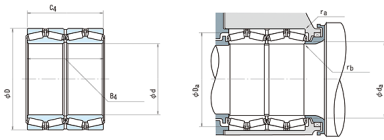

## 150KV895 NSK Four-Row Tapered Roller Bearing

Bearing No. 150KV895

150KV895 Bearing 2D drawings and 3D CAD models

hidYobi	150KV895
LangID	1
ALP23	0
ALP22	0
D_	212
ALP21	30
C	750
B_	155
hidTable	ecat_NSTPRF
RAr	388.8
rb	2
mass	17
ra	2
D_a	196
C0	1880
SLR	27
Prod_Type3	TRBSR_FR_MD
da	162
d	150
BET21	2
BET22	10
BET23	0
C_	155
yobi	150KV895
KBRG	3611