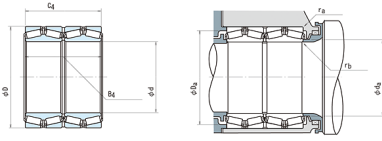

Taizhou Fixing Pump Co., Ltd.

240KV895 NSK Four-Row Tapered Roller Bearing

Bearing No. 240KV895

240KV895 Bearing 2D drawings and 3D CAD models

hidYobi	240KV895
LangID	1
ALP23	0
ALP22	0
D_	338
ALP21	27
C	1960
B_	248
hidTable	ecat_NSTPRF
RAr	692.701
rb	2.5
mass	68.5
ra	2.5
D_a	315
C0	5300
SLR	47
Prod_Type3	TRBSR_FR_MD
da	257
d	240
BET21	2
BET22	0
BET23	0
C_	248
yobi	240KV895
KBRG	3611