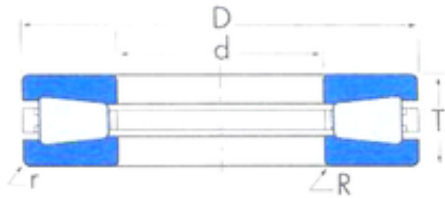

T1421 Needle Non Thrust Roller Bearings

Bearing No. T1421

Size	355.6x533.4x101.6 mm
Bore Diameter	355,6 mm
Outer Diameter	533,4 mm
Width	101,6 mm
d	355,6 mm
D	533,4 mm
T	101,6 mm
R	11,2 mm
r	6,4 mm
Weight	84,1 Kg
Basic static load rating (C0)	12000000 kN
Basic dynamic load rating (Ca90)	842000

T1421 Bearing 2D drawings and 3D CAD models